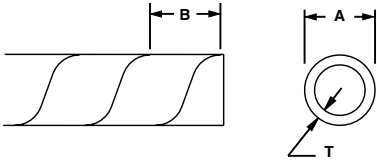

Spiral Wrapping

Ordering Information — Spiral Wrapping

Ordering Information — Spiral Wrapping