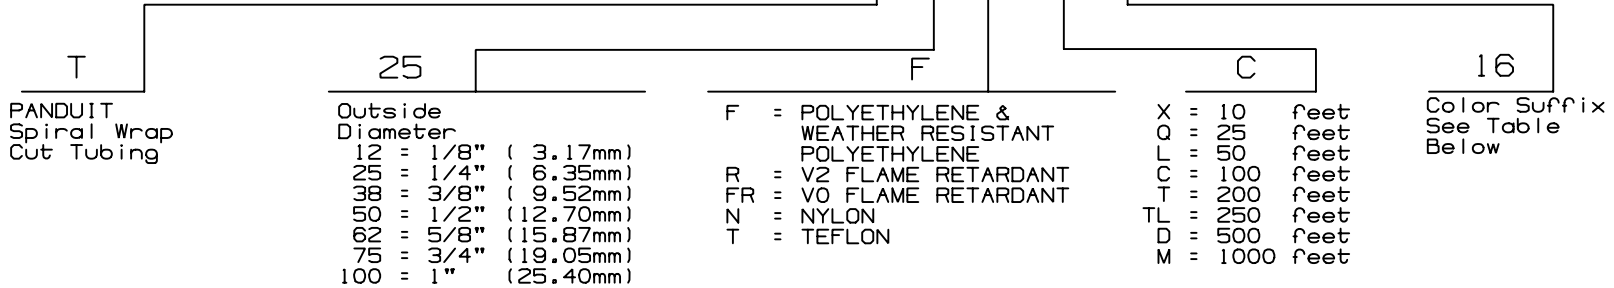

THIS COPY IS PROVIDED ON A RESTRICTED BASIS AND IS NOT TO BE USED IN ANY WAY DETRIMENTAL TO THE INTERESTS OF PANDUIT CORP.

Example: T25E-C16

COLOR AVAILABILITY

COLOR	COLOR SUFFIX	MATERIAL						
		POLYETHYLENE	WEATHER RESISTANT POLYETHYLENE	FLAME RETARDANT POLYETHYLENE V2 RATING	FLAME RETARDANT POLYETHYLENE V0 RATING	NYLON	WEATHER RESISTANT NYLON	TEFLON
NATURAL (CLEAR)	LEAVE BLANK	X		NATURAL COLOR IS WHITE	NATURAL COLOR IS WHITE	X		X
WEATHER RESISTANT BLACK	0		X				X	
BROWN	1	X						
RED	2							
ORANGE	3	X						
YELLOW	4	X						
GREEN	5	X						
BLUE	6	X						
PURPLE	7	X						
GRAY	8	X						
WHITE	10	X						
PINK	16	X						
BLACK	20			X	X			